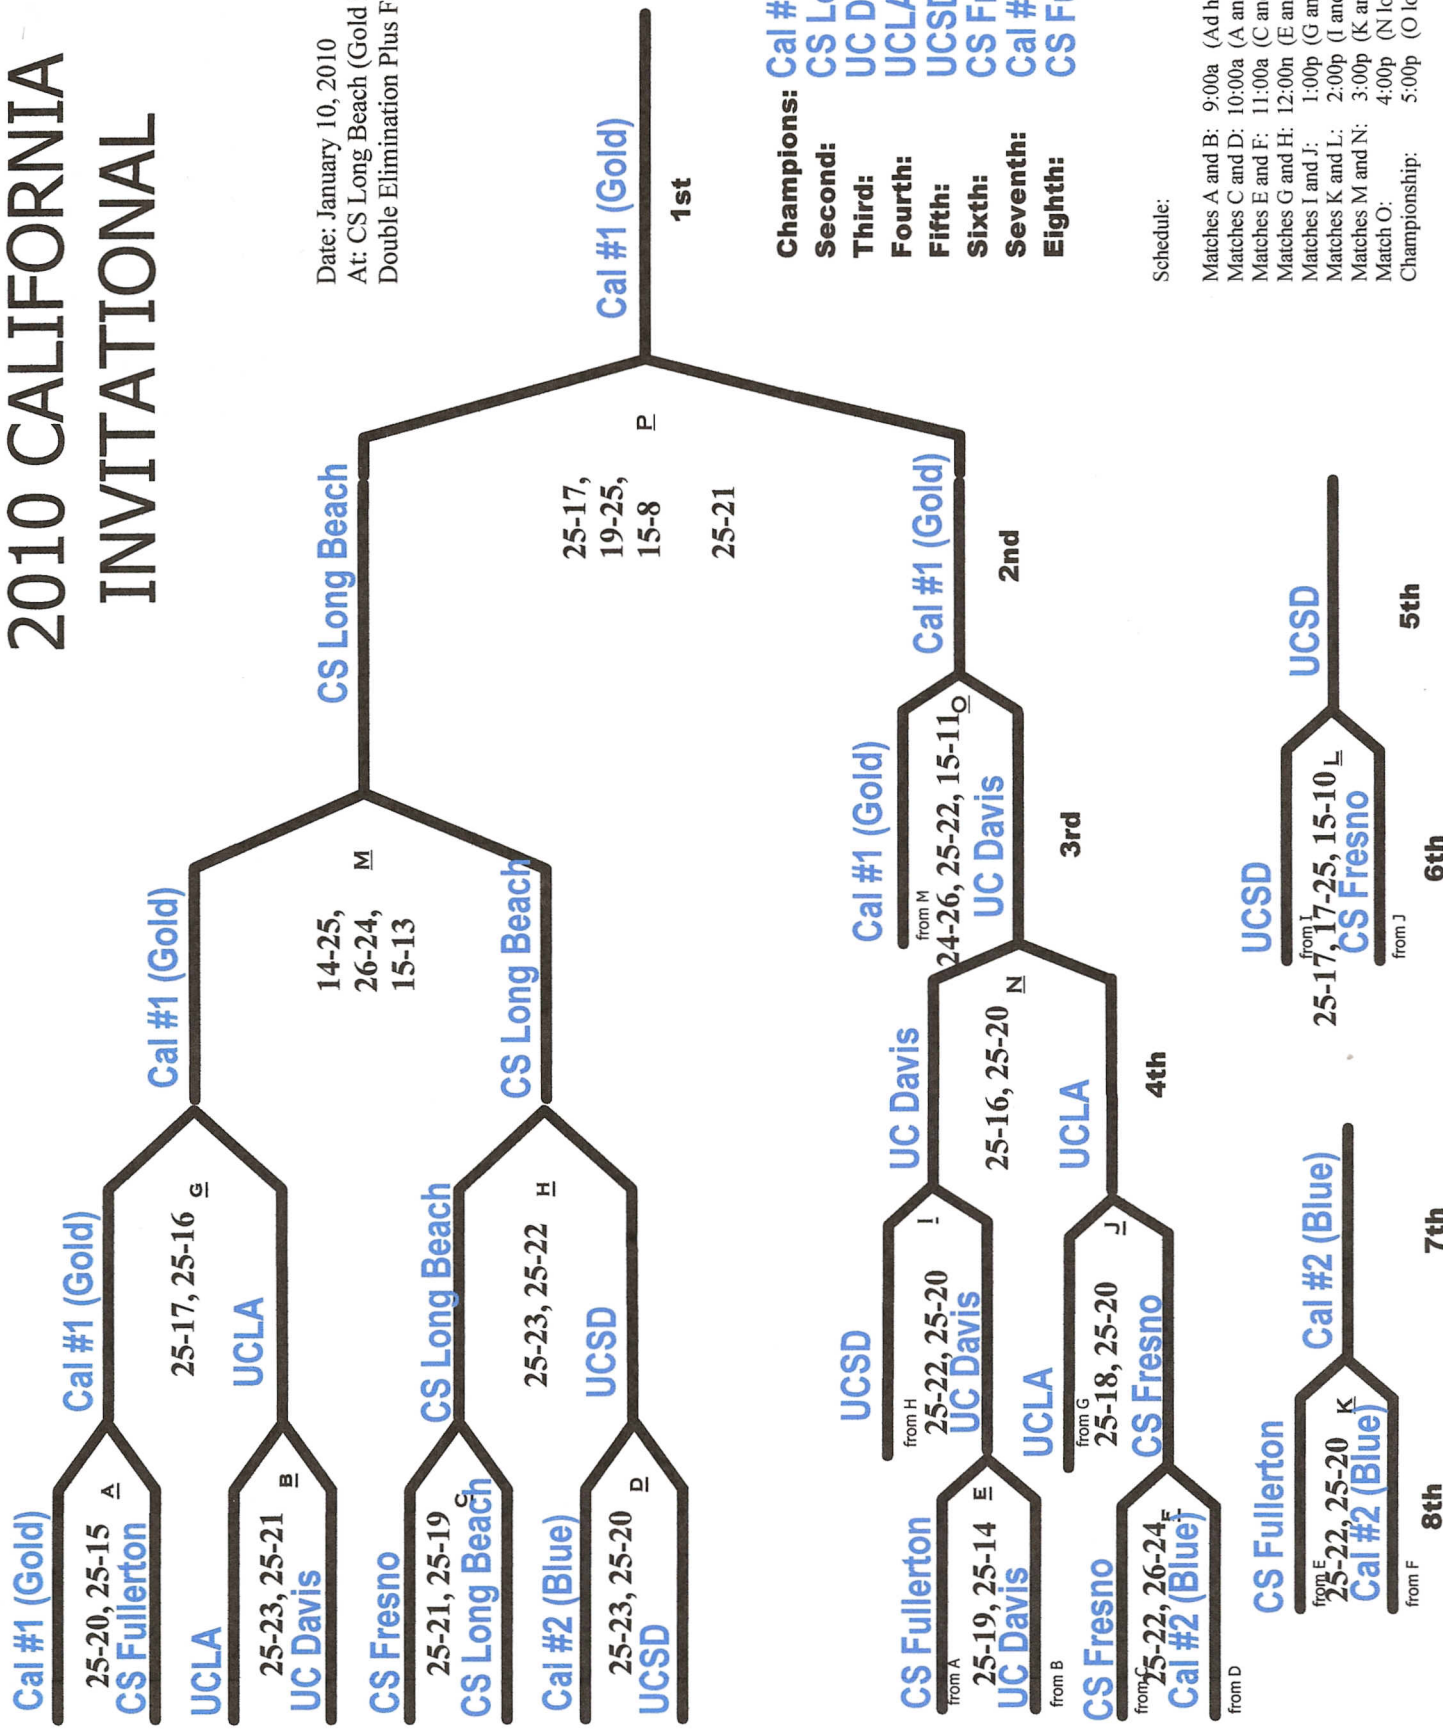

2010 CALIFORNIA INVITATIONAL

Date: January 10, 2010
 At: CS Long Beach (Gold Mine)
 Double Elimination Plus Format

- Champions:** Cal #1 (Gold)
- Second:** CS Long Beach
- Third:** UC Davis
- Fourth:** UCLA
- Fifth:** UCSD
- Sixth:** CS Fresno
- Seventh:** Cal #2 (Blue)
- Eighth:** CS Fullerton

Schedule:

- Matches A and B: 9:00a (Ad hoc refs)
- Matches C and D: 10:00a (A and B winners ref)
- Matches E and F: 11:00a (C and D winners ref)
- Matches G and H: 12:00n (E and F losers ref)
- Matches I and J: 1:00p (G and H winners ref)
- Matches K and L: 2:00p (I and J winners ref)
- Matches M and N: 3:00p (K and L losers ref)
- Match O: 4:00p (N loser refs)
- Championship: 5:00p (O loser refs)

Gym opens approximately 8:00a